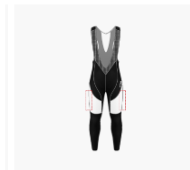

TRIATHLON:

MEN'S TRISUIT AERO
199€

MEN'S TRI SHORT PRO
99€

MEN'S TRI TOP PRO
89€

RADFAHREN:

MEN'S JACKET SPRING
95€

MEN'S JERSEY LS FLEECE CLUB
69€

MEN'S BIB LONG FLEECE
95€